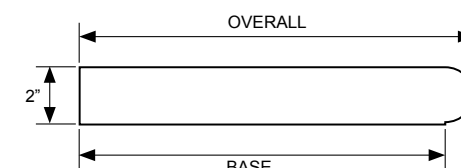

## ROMAN Pool and Paver Step Coping

BIG LINE POOL COPING

MEDIUM LINE POOL COPING

MODERN LINE POOL COPING

Roman Big Line Pool Coping, Hacienda Limestone

Roman Pool Coping Style 1 & Tile, Old California

Pool Coping	Nominal Size Overall, Base, Height
Big Line Pool Coping	12" Overall, 11 3/4" Base, 2 3/8" High
Big Line Radius Pool Coping	Inside Radii 6" 1,3,4,5,6,9,12,14 Ft., Outside Radius 12 Ft.
Big Line Inside Corner Pool Coping	12" Overall, Base 11 1/2", Height 2 3/8"
Big Line Outside Corner Pool Coping	12" Overall, Base 11 1/2", Height 2 3/8"
Medium Line Pool Coping	12 1/2" Overall, 11 3/4" Base, 2 1/4" High
Medium Radius Pool Coping	Inside Radii 6" 1,4,5,6, 7 Ft.
Medium Inside Corner Pool Coping	12 1/2" Overall, 11 3/4" Base, 2 1/4" High
Medium Line Outside Corner Pool Coping	12 1/2" Overall, 11 3/4" Base, 2 1/4" High
Modern Line Pool Coping	12" Overall, 10 1/2" Base, 3" High
Modern Inside Corner Pool Coping	12" Overall, 10 1/2" Base, 3" High
Modern Line Outside Corner Pool Coping	12" Overall, 10 1/2" Base, 3" High

Radii are sold per piece NOT as a set

RADIUS MEASURED FROM CENTER TO OUTSIDE WALL/BASE

ROMAN STYLE 1 POOL AND STEP COPING

ROMAN STYLE 2 POOL AND STEP COPING