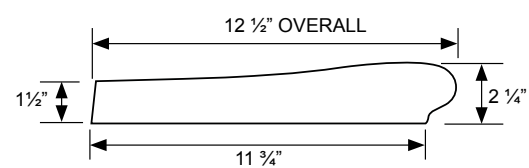

Roman Wall Cap, Smoke

Roman Wall Cap, Hacienda

Measurements for Roman Wall and Pier Caps are listed as nominal sizes. See diagram for Overall, Base and Height.

## ROMAN Pool and Paver Step Coping

BIG LINE POOL COPING

MEDIUM LINE POOL COPING

MODERN LINE POOL COPING

Roman Big Line Pool Coping, Hacienda Limestone

Roman Pool Coping Style 1 & Tile, Old California

Pool Coping	Nominal Size Overall, Base, Height
Big Line Pool Coping	12" Overall, 11 3/4" Base, 2 3/8" High
Big Line Radius Pool Coping	Inside Radii 6" 1,3,4,5,6,9,12,14 Ft., Outside Radius 12 Ft.
Big Line Inside Corner Pool Coping	12" Overall, Base 11 1/2", Height 2 3/8"
Big Line Outside Corner Pool Coping	12" Overall, Base 11 1/2", Height 2 3/8"
Medium Line Pool Coping	12 1/2" Overall, 11 3/4" Base, 2 1/4" High
Medium Radius Pool Coping	Inside Radii 6" 1,4,5,6, 7 Ft.
Medium Inside Corner Pool Coping	12 1/2" Overall, 11 3/4" Base, 2 1/4" High
Medium Line Outside Corner Pool Coping	12 1/2" Overall, 11 3/4" Base, 2 1/4" High
Modern Line Pool Coping	12" Overall, 10 1/2" Base, 3" High
Modern Inside Corner Pool Coping	12" Overall, 10 1/2" Base, 3" High
Modern Line Outside Corner Pool Coping	12" Overall, 10 1/2" Base, 3" High