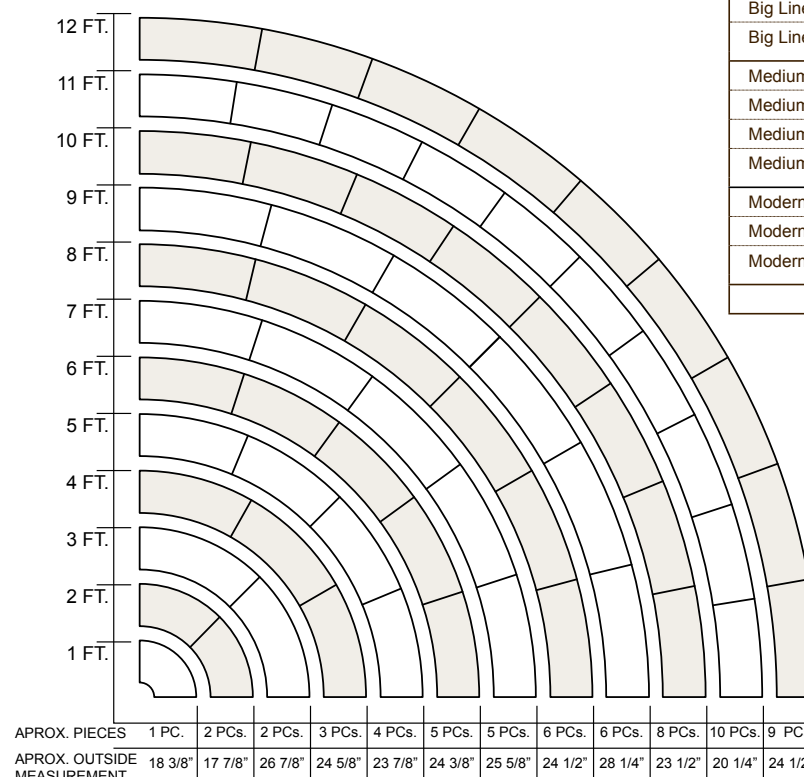

Roman Wall Cap, Smoke

Roman Wall Cap, Hacienda

Measurements for Roman Wall and Pier Caps are listed as nominal sizes. See diagram for Overall, Base and Height.

## ROMAN Pool and Paver Step Coping

BIG LINE POOL COPING

MEDIUM LINE POOL COPING

MODERN LINE POOL COPING

Roman Big Line Pool Coping, Hacienda Limestone

Roman Pool Coping Style 1 & Tile, Old California

Pool Coping	Nominal Size Overall, Base, Height
Big Line Pool Coping	12" Overall, 11 3/4" Base, 2 3/8" High
Big Line Radius Pool Coping	Inside Radii 6" 1,3,4,5,6,9,12,14 Ft., Outside Radius 12 Ft.
Big Line Inside Corner Pool Coping	12" Overall, Base 11 1/2", Height 2 3/8"
Big Line Outside Corner Pool Coping	12" Overall, Base 11 1/2", Height 2 3/8"
Medium Line Pool Coping	12 1/2" Overall, 11 3/4" Base, 2 1/4" High
Medium Radius Pool Coping	Inside Radii 6" 1,4,5,6, 7 Ft.
Medium Inside Corner Pool Coping	12 1/2" Overall, 11 3/4" Base, 2 1/4" High
Medium Line Outside Corner Pool Coping	12 1/2" Overall, 11 3/4" Base, 2 1/4" High
Modern Line Pool Coping	12" Overall, 10 1/2" Base, 3" High
Modern Inside Corner Pool Coping	12" Overall, 10 1/2" Base, 3" High
Modern Line Outside Corner Pool Coping	12" Overall, 10 1/2" Base, 3" High

Radii are sold per piece NOT as a set

RADIUS MEASURED FROM CENTER TO OUTSIDE WALL/BASE

ROMAN STYLE 1 POOL AND STEP COPING

ROMAN STYLE 2 POOL AND STEP COPING