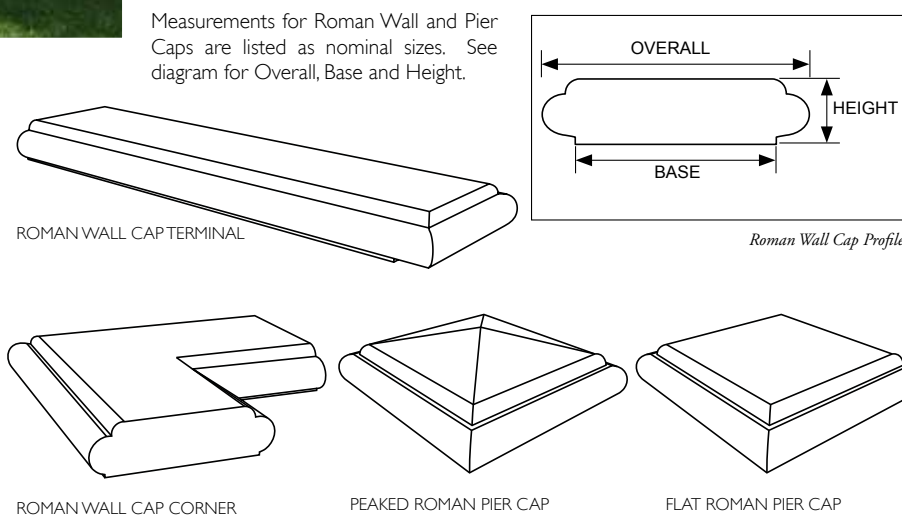

Roman Wall Cap, Hacienda