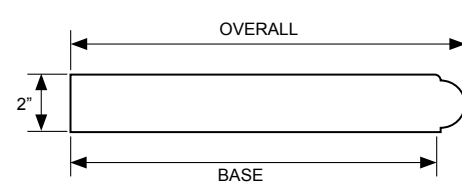

## ROMAN Pool and Paver Step Coping

BIG LINE POOL COPING

MEDIUM LINE POOL COPING

MODERN LINE POOL COPING

Roman Big Line Pool Coping, Hacienda Limestone

Roman Pool Coping Style 1 & Tile, Old California

Pool Coping	Nominal Size Overall, Base, Height
Big Line Pool Coping	12" Overall, 11 3/4" Base, 2 3/8" High
Big Line Radius Pool Coping	Inside Radii 6" 1,3,4,5,6,9,12,14 Ft., Outside Radius 12 Ft.
Big Line Inside Corner Pool Coping	12" Overall, Base 11 1/2", Height 2 3/8"
Big Line Outside Corner Pool Coping	12" Overall, Base 11 1/2", Height 2 3/8"
Medium Line Pool Coping	12 1/2" Overall, 11 3/4" Base, 2 1/4" High
Medium Radius Pool Coping	Inside Radii 6" 1,4,5,6, 7 Ft.
Medium Inside Corner Pool Coping	12 1/2" Overall, 11 3/4" Base, 2 1/4" High
Medium Line Outside Corner Pool Coping	12 1/2" Overall, 11 3/4" Base, 2 1/4" High
Modern Line Pool Coping	12" Overall, 10 1/2" Base, 3" High
Modern Inside Corner Pool Coping	12" Overall, 10 1/2" Base, 3" High
Modern Line Outside Corner Pool Coping	12" Overall, 10 1/2" Base, 3" High

Radii are sold per piece NOT as a set

RADIUS MEASURED FROM CENTER TO OUTSIDE WALL/BASE

ROMAN STYLE 1 POOL AND STEP COPING

ROMAN STYLE 2 POOL AND STEP COPING