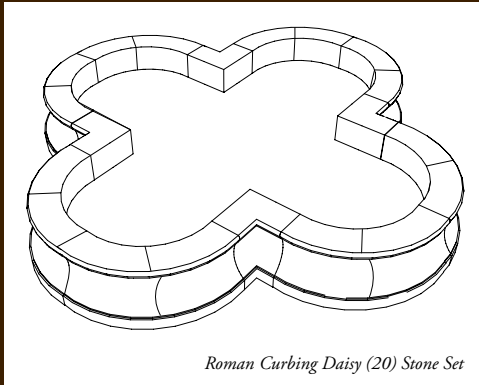

### ROMAN TILE

Flat surface with crisp edges, 1" thick for mortar application to floors and walls in both interior and exterior installations.

### ROMAN PAVERS

Flat surface with crisp edges; 2" thick for sand set or mortar applications including patios, walkways, and driveways\*  
\*Ensure all substrates are properly designed and prepared for specified application. Sizes larger than 12x12 are not recommended for sand set driveway applications. Visit [www.artobrick.com](http://www.artobrick.com) for substrate preparation & installation guidelines.

### EDGE PROFILE

Roman Tiles and Pavers have a 1/8" round over and a slight taper to the sides.

**\*\*Did You Know\*\***  
Roman Tiles and Pavers can be used as wall caps, pool coping and hearths.

# ROMAN Balustrades and Curbing

Traditional look that can be for both interior or exterior applications.  
Feature 2 sizes of balusters and 2 distinctive hand rails.

Join the Tribe!

ARTOBRICK

ARTObrick

Rustic Elegance  
Handcrafted in Los Angeles  
Since 1966