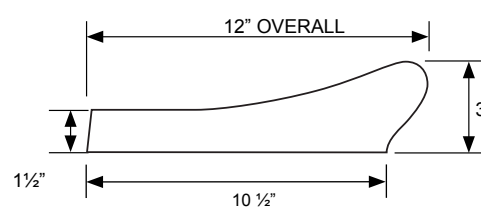

## ROMAN Pool and Paver Step Coping

BIG LINE POOL COPING

MEDIUM LINE POOL COPING

MODERN LINE POOL COPING

Roman Big Line Pool Coping, Hacienda Limestone

Roman Pool Coping Style 1 & Tile, Old California

Pool Coping	Nominal Size Overall, Base, Height
Big Line Pool Coping	12" Overall, 11 3/4" Base, 2 3/8" High
Big Line Radius Pool Coping	Inside Radii 6" 1,3,4,5,6,9,12,14 Ft., Outside Radius 12 Ft.
Big Line Inside Corner Pool Coping	12" Overall, Base 11 1/2", Height 2 3/8"
Big Line Outside Corner Pool Coping	12" Overall, Base 11 1/2", Height 2 3/8"
Medium Line Pool Coping	12 1/2" Overall, 11 3/4" Base, 2 1/4" High
Medium Radius Pool Coping	Inside Radii 6" 1,4,5,6, 7 Ft.
Medium Inside Corner Pool Coping	12 1/2" Overall, 11 3/4" Base, 2 1/4" High
Medium Line Outside Corner Pool Coping	12 1/2" Overall, 11 3/4" Base, 2 1/4" High
Modern Line Pool Coping	12" Overall, 10 1/2" Base, 3" High
Modern Inside Corner Pool Coping	12" Overall, 10 1/2" Base, 3" High
Modern Line Outside Corner Pool Coping	12" Overall, 10 1/2" Base, 3" High

Radii are sold per piece NOT as a set

RADIUS MEASURED FROM CENTER TO OUTSIDE WALL/BASE

ROMAN STYLE 1 POOL AND STEP COPING

ROMAN STYLE 2 POOL AND STEP COPING