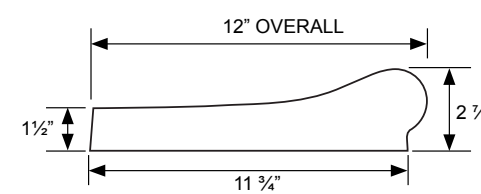

Roman Wall Cap, Smoke

Roman Wall Cap, Hacienda

Measurements for Roman Wall and Pier Caps are listed as nominal sizes. See diagram for Overall, Base and Height.

## ROMAN Pool and Paver Step Coping

BIG LINE POOL COPING

MEDIUM LINE POOL COPING

MODERN LINE POOL COPING

Roman Big Line Pool Coping, Hacienda Limestone

Roman Pool Coping Style 1 & Tile, Old California

Pool Coping	Nominal Size Overall, Base, Height
Big Line Pool Coping	12" Overall, 11 3/4" Base, 2 3/8" High
Big Line Radius Pool Coping	Inside Radii 6" 1,3,4,5,6,9,12,14 Ft., Outside Radius 12 Ft.
Big Line Inside Corner Pool Coping	12" Overall, Base 11 1/2", Height 2 3/8"
Big Line Outside Corner Pool Coping	12" Overall, Base 11 1/2", Height 2 3/8"
Medium Line Pool Coping	12 1/2" Overall, 11 3/4" Base, 2 1/4" High
Medium Radius Pool Coping	Inside Radii 6" 1,4,5,6, 7 Ft.
Medium Inside Corner Pool Coping	12 1/2" Overall, 11 3/4" Base, 2 1/4" High
Medium Line Outside Corner Pool Coping	12 1/2" Overall, 11 3/4" Base, 2 1/4" High
Modern Line Pool Coping	12" Overall, 10 1/2" Base, 3" High
Modern Inside Corner Pool Coping	12" Overall, 10 1/2" Base, 3" High
Modern Line Outside Corner Pool Coping	12" Overall, 10 1/2" Base, 3" High