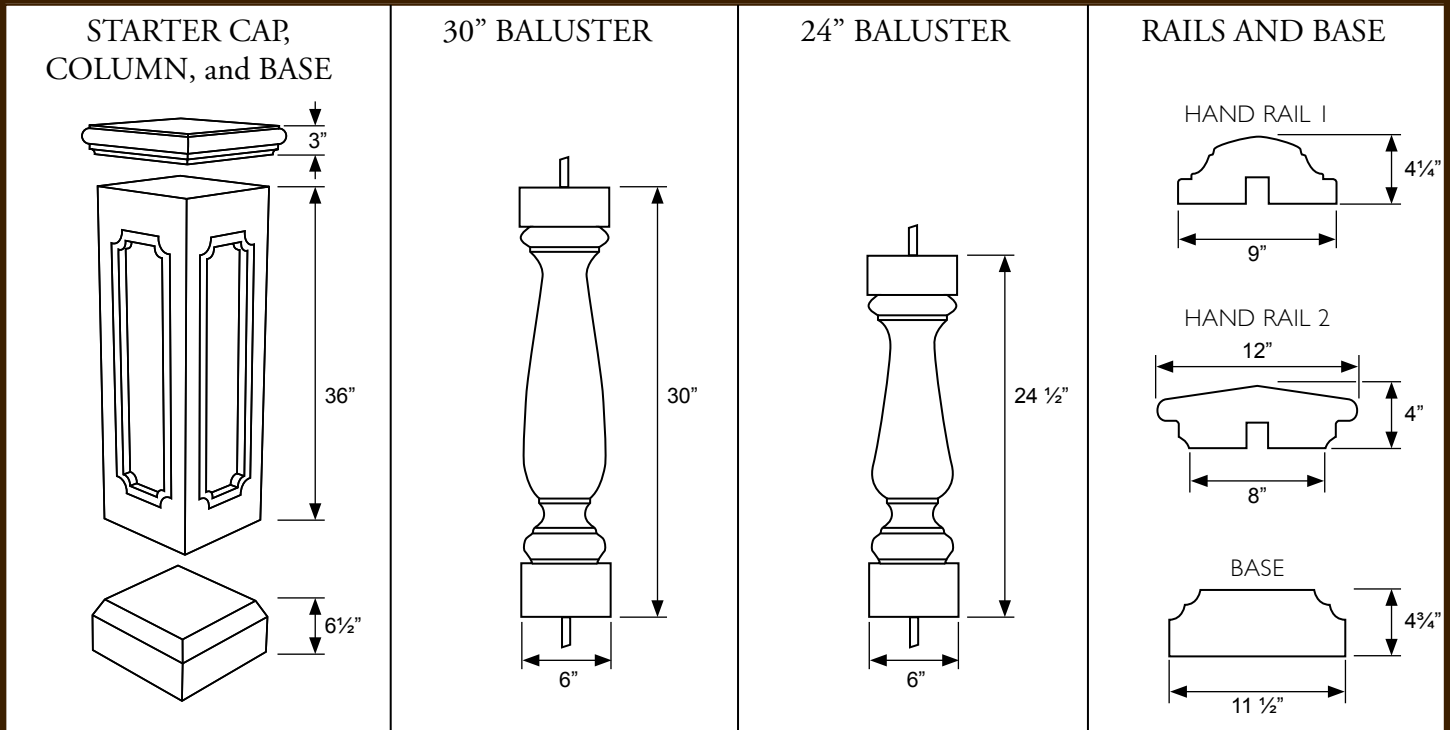

ROMAN Balustrades and Curbing

Traditional look that can be for both interior or exterior applications.
Feature 2 sizes of balusters and 2 distinctive hand rails.

Join the Tribe!

ARTOBRICK

ARTObrick