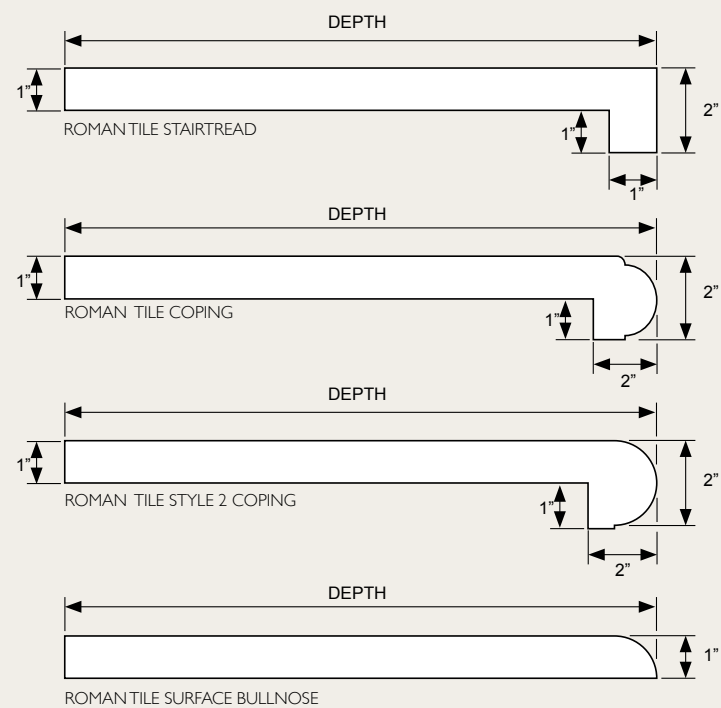

ROMAN Tile Accessories