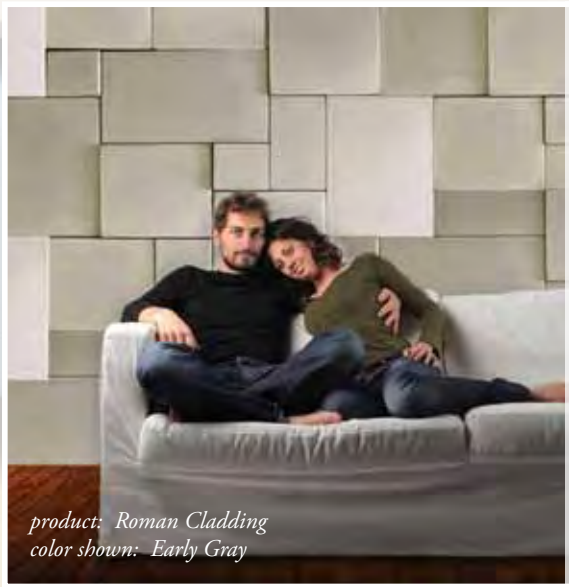

ROMAN CLADDING

Modern in appearance yet rustic in nature, ARTO Roman Cladding adds decorative relief to any wall.

Smooth, elegant lines and subtle shadows interact with ambient and direct light for a dramatic effect.

Arto's *Roman Cladding* is available in five modern colors and one random repeating pattern. Its robust design is ideal for both interior and exterior applications.

Sizes: Individual Pieces

- 8x8, 8x16, 16x16 & 16x24

Thickness:

- 3/4" to 2"

Weight:

- Less than 15 lbs. per Sq.ft.

(More patterns and colors available upon request)

*product: Roman Cladding
color shown: Natural Gray*

R O M A N S E R I E S

Featuring tiles, pavers, wall caps, pier caps, and pool coping the Roman Series offers solutions for just about any interior, exterior, or hardscape application. Roman tiles and pavers are offered in sizes ranging from 6x6 to 36x36 with a flat surface and crisp edges. Roman wall caps, pier caps and pool copings feature gently rounded bullnoses and are available in a variety of sizes and radius pieces.

*product: Roman Cladding
color shown: Early Gray*