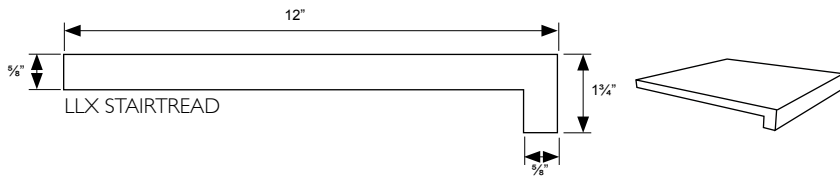

DURANGO

PATA GRANDE

OCTAGON

GRANADA

PICKETS

Coverage for the Monrovia Collection is based on 1/2" grout joints. All Monrovia tiles are 5/8" nominal thickness unless stated otherwise.

\*Also available in 3/8" thickness for wall tile.

# MONROVIA ACCESSORIES

All Monrovia Collection Wall Caps are 12" long. Custom shapes, sizes and radii are available.

Please call for pricing.

ARTO has a full line of trim including, chair rails, liners and, decorative cove bases, that can be glazed or unglazed.

\*Any Monrovia Tile size can be made with a Surface Bullnose. Additional Charge per piece, per SBN side.

Monrovia Accessories	Nominal Size Depth x Width x Height
RBX Stairtread	12 x 12 5/8 x 1 3/4
RBX Stairtread Corner	12 x 12 5/8 x 1 3/4
LLX Stairtread	12 x 12 5/8 x 1 3/4
LLX Stairtread Corner	12 x 12 5/8 x 1 3/4
LBX Stairtread	12 x 12 5/8 x 1 3/4
LBX Stairtread Corner	12 x 12 5/8 x 1 3/4
12 x 4 Cove Base Bullnose or Flat Top	1 x 12 x 4 1/2
12 x 6 Cove Base Bullnose or Flat Top	1 1/2 x 12 x 6
12 x 12 Wall Cap	12 x 12 x 1 1/2
12 x 6 Wall Cap	12 x 10 7/8 x 1 1/2
12 x 10 Wall Cap	12 x 9 3/4 x 1 1/2
12 x 9 Wall Cap	12 x 8 1/2 x 1 1/2
12 x 12 Surface Bull Nose (SBN) *	12 3/8 x 12 3/8
6 x 12 SBN	6 x 12 3/8
3 x 12 SBN	2 3/4 x 12 3/8
3 x 6 SBN	2 3/4 x 6