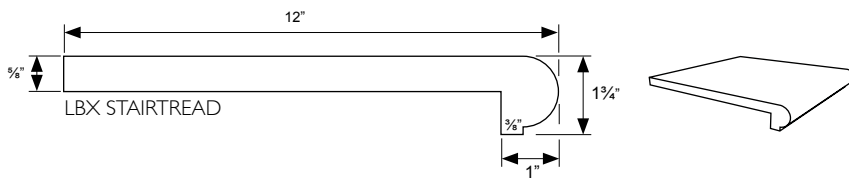

DURANGO

PATA GRANDE

OCTAGON

GRANADA

PICKETS

Coverage for the Monrovia Collection is based on 1/2" grout joints. All Monrovia tiles are 5/8" nominal thickness unless stated otherwise.

\*Also available in 3/8" thickness for wall tile.

# MONROVIA ACCESSORIES

All Monrovia Collection Wall Caps are 12" long. Custom shapes, sizes and radii are available.

Please call for pricing.

ARTO has a full line of trim including, chair rails, liners and, decorative cove bases, that can be glazed or unglazed.

\*Any Monrovia Tile size can be made with a Surface Bullnose. Additional Charge per piece, per SBN side.

Monrovia Accessories	Nominal Size Depth x Width x Height
RBX Stairtread	12 x 12 5/8 x 1 3/4
RBX Stairtread Corner	12 x 12 5/8 x 1 3/4
LLX Stairtread	12 x 12 5/8 x 1 3/4
LLX Stairtread Corner	12 x 12 5/8 x 1 3/4
LBX Stairtread	12 x 12 5/8 x 1 3/4
LBX Stairtread Corner	12 x 12 5/8 x 1 3/4
12 x 4 Cove Base Bullnose or Flat Top	1 x 12 x 4 1/2
12 x 6 Cove Base Bullnose or Flat Top	1 1/2 x 12 x 6
12 x 12 Wall Cap	12 x 12 x 1 1/2
12 x 6 Wall Cap	12 x 10 7/8 x 1 1/2
12 x 10 Wall Cap	12 x 9 3/4 x 1 1/2
12 x 9 Wall Cap	12 x 8 1/2 x 1 1/2
12 x 12 Surface Bull Nose (SBN) *	12 3/8 x 12 3/8
6 x 12 SBN	6 x 12 3/8
3 x 12 SBN	2 3/4 x 12 3/8
3 x 6 SBN	2 3/4 x 6