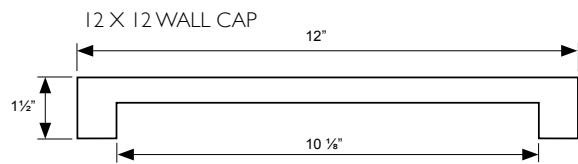

MONROVIA ACCESSORIES